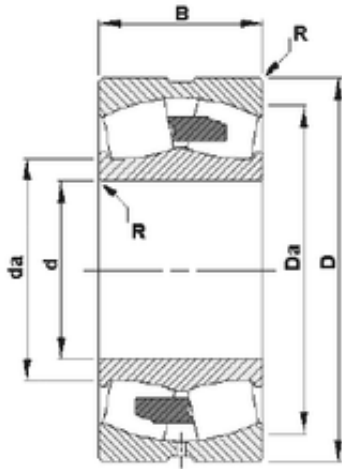

BEARING USA CORP.

420 mm x 700 mm x 280 mm Timken 24184YMB Spherical Roller Bearing

Bearing No. 24184YMB

Size	420x700x280 mm
Bore Diameter	420 mm
Outer Diameter	700 mm
Width	280 mm
d	420 mm
D	700 mm
B	280 mm
C	280 mm
R	5 mm
Da	637 mm
da	473 mm

24184YMB Bearing 2D drawings and 3D CAD models