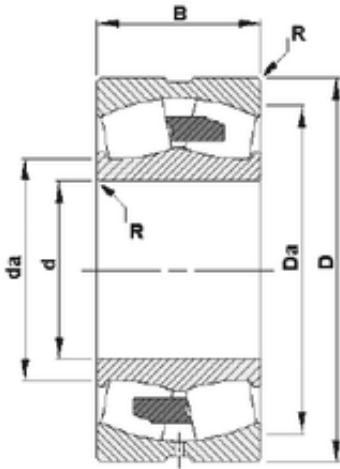

BEARING USA CORP.

440 mm x 650 mm x 157 mm Timken 23088YMB Spherical Roller Bearing

Bearing No. 23088YMB

23088YMB Bearing 2D drawings and 3D CAD models

Size	440x650x157 mm
Bore Diameter	440 mm
Outer Diameter	650 mm
Width	157 mm
d	440 mm
D	650 mm
B	157 mm
C	157 mm
R	5 mm
Da	603 mm
da	489 mm