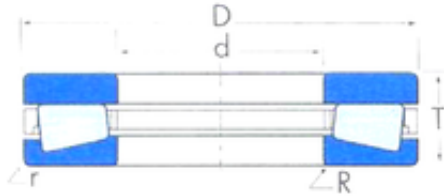

## Timken T20750 Thrust Tapered Roller Bearing

Bearing No. T20750

|                                  |                     |
|----------------------------------|---------------------|
| Size                             | 527.05x635x44.45 mm |
| Bore Diameter                    | 527,05 mm           |
| Outer Diameter                   | 635 mm              |
| Width                            | 44,45 mm            |
| d                                | 527,05 mm           |
| D                                | 635 mm              |
| T                                | 44,45 mm            |
| R                                | 3,3 mm              |
| r                                | 3,3 mm              |
| Weight                           | 28,7 Kg             |
| Basic static load rating (C0)    | 7730000 kN          |
| Basic dynamic load rating (Ca90) | 410000              |