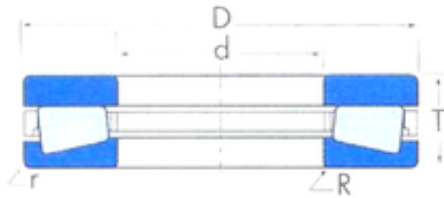

## Timken T45751 Thrust Tapered Roller Bearing

Bearing No. T45751

Size	1162.05x1282.7x57.099 mm
Bore Diameter	1162,05 mm
Outer Diameter	1282,7 mm
Width	57,099 mm
d	1162,05 mm
D	1282,7 mm
T	57,099 mm
R	3,3 mm
r	3,3 mm
Weight	89,5 Kg
Basic static load rating (C0)	19000000 kN
Basic dynamic load rating (Ca90)	619000